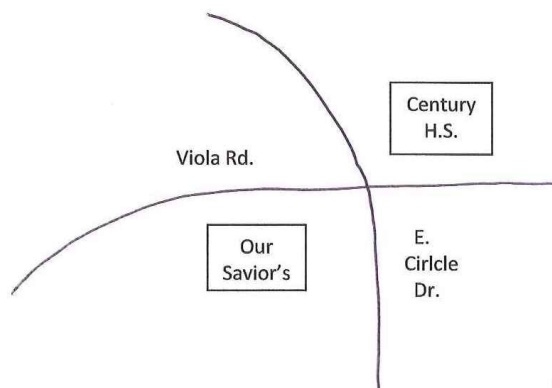

6:30pm Relaxed and informal

Prior to worship a light summer meal is served starting at 5:30pm

Contact Information

507-289-3021

www.rochesterosl.org

2124 Viola Rd NE

Rochester, MN 55906

Pastor Fred Rengstorf