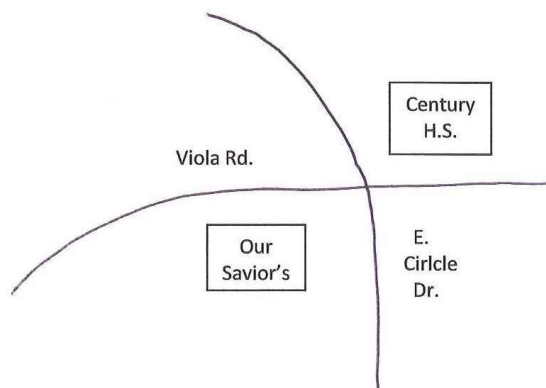

507-289-3021

www.rochesterosl.org

2124 Viola Rd NE

Rochester, MN 55906

Pastor Fred Rengstorf

Worship Times:

Sundays at...

8:00am Traditional worship